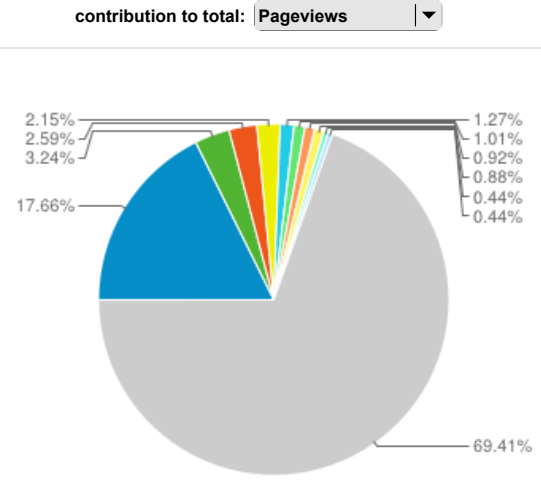

Pages

New Visitors % of pageviews: 35.67%

Explorer

Site Usage

Pageviews (New Visitors) Entrances (New Visitors)

	Pageviews	Unique Pageviews	Avg. Time on Page	Entrances	Bounce Rate	% Exit	Page Value
New Visitors	<b>814</b> % of Total: 35.67% (2,282)	<b>653</b> % of Total: 46.78% (1,396)	<b>00:01:05</b> Site Avg: 00:01:27 (-24.84%)	<b>442</b> % of Total: 58.31% (758)	<b>73.53%</b> Site Avg: 63.59% (15.63%)	<b>54.30%</b> Site Avg: 33.22% (63.47%)	<b>\$0.00</b> % of Total: 0.00% (\$0.00)

Page Title	Pageviews	Pageviews contribution to total:
1. GISELA Grid	403	17.66%
2. Hot News	74	3.24%
3. About GISELA	59	2.59%
4. Deliverables & Milestones	49	2.15%
5. Project Activities	29	1.27%
6. Monitoring & Statistics	23	1.01%
7. Publications	21	0.92%
8. Objectives	20	0.88%
9. Events	10	0.44%
10. How to Join / Collaborate	10	0.44%