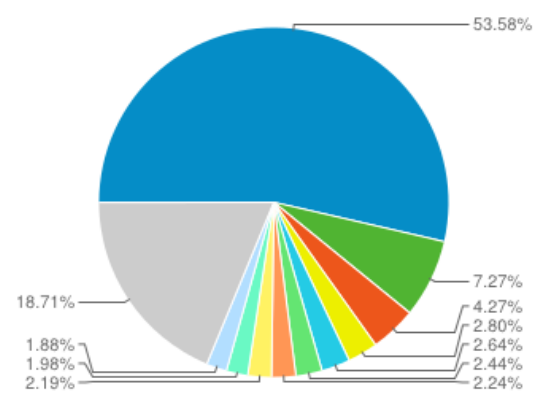

Pages

% of pageviews: 100.00%

Explorer

Site Usage

Pageviews 1,967 <small>% of Total: 100.00% (1,967)</small>	Unique Pageviews 1,539 <small>% of Total: 100.00% (1,539)</small>	Avg. Time on Page 00:02:01 <small>Site Avg: 00:02:01 (0.00%)</small>	Entrances 965 <small>% of Total: 100.00% (965)</small>	Bounce Rate 69.95% <small>Site Avg: 69.95% (0.00%)</small>	% Exit 49.06% <small>Site Avg: 49.06% (0.00%)</small>
--	---	--	--	--	---

Page Title	Pageviews	Pageviews contribution to total
1. GISELA Grid	1,054	53.58%
2. About GISELA	143	7.27%
3. Events	84	4.27%
4. Project Activities	55	2.80%
5. Publications	52	2.64%
6. How to Join / Collaborate	48	2.44%
7. Monitoring & Statistics	44	2.24%
8. Outreach	43	2.19%
9. Deliverables & Milestones	39	1.98%
10. Bulletins	37	1.88%