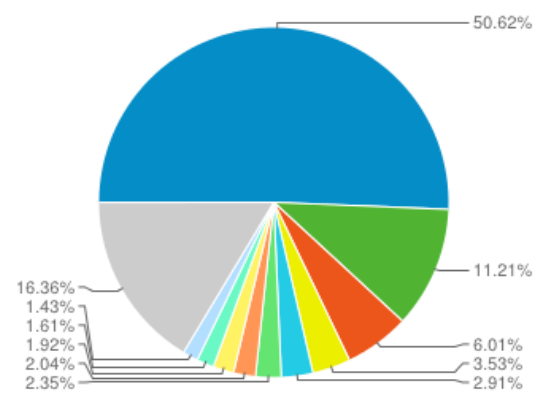

Pages

% of pageviews: 100.00%

Explorer

Site Usage

Pageviews 1,614 % of Total: 100.00% (1,614)	Unique Pageviews 1,247 % of Total: 100.00% (1,247)	Avg. Time on Page 00:01:57 Site Avg: 00:01:57 (0.00%)	Entrances 750 % of Total: 100.00% (750)	Bounce Rate 62.67% Site Avg: 62.67% (0.00%)	% Exit 46.47% Site Avg: 46.47% (0.00%)
-----------------------------------------------------------------	------------------------------------------------------------------------	---------------------------------------------------------------------------	-------------------------------------------------------------	-----------------------------------------------------------------	------------------------------------------------------------

Page Title	Pageviews	Pageviews contribution to total
1. GISELA Grid	817	50.62%
2. Events	181	11.21%
3. About GISELA	97	6.01%
4. Project Activities	57	3.53%
5. Monitoring & Statistics	47	2.91%
6. Hot News	38	2.35%
7. Deliverables & Milestones	33	2.04%
8. How to Join / Collaborate	31	1.92%
9. Publications	26	1.61%
10. Objectives	23	1.43%